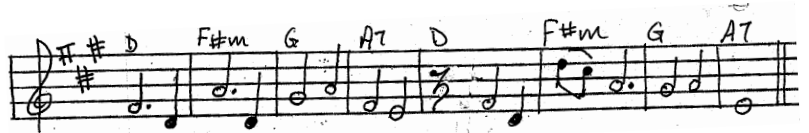

Intro: 2x D/4 F#m/4 G/4 A7/4

Mele 'Ohana

Keali'i Reichel

Key: D Tempo: 80 BPM

A

D/4 F#m/4
Ke hāpai nei ka leo i ku'u 'ohana

G/4 A7/4
Na ke aloha e kau ka lei i ku'u poli

D/4 F#m/4
Nāu ku'u makana aloha e

G/4 A7/4
Ma kēia 'āina e pūlama mai

G/4 A7/4
I loko o ku'u na'au

F#m/4 B7/4
Na ke Akua e mālama mau

G/4 A7/4 D/4 F#m/4 G/2 D/2 A7/4
Eia ku'u aloha iā 'oukou e e ie e

Intro:

B

D/4 F#m/4
I lift my voice up to my family

G/4 A7/4
Whose love I wear upon my chest

D/4 F#m/4
This is my gift of love for you

G/4 A7/4
From this land that has nurtured me

G/4 A7/4
It remains here in my heart

F#m/4 B7/4
Cared forever by God

G/4 A7/4 D/4 F#m/4 G/2 D/2 A7/4
Here is my love for all of you e e ie e

C

G/4 A7/4
Na ke Akua e mālama mau

F#m/4 B7/4
Eia ku'u aloha iā 'oukou

G/4 A7/4 D/4 F#m/4 G/2 D/2 A7/4
Here is my love for all of you all of you

D

G/4 A7/4
I loko o ku'u na'au

F#m/4 B7/4
Na ke Akua e mālama mau

G/4 A7/4 G/4 A7/4
Here is my love Eia ku'u aloha

G/4 A7/4 rest/4 D/8 G/2 D/2 A7/4 rest/4 D/1
Here is my love for all of you all of you you

5/4/17